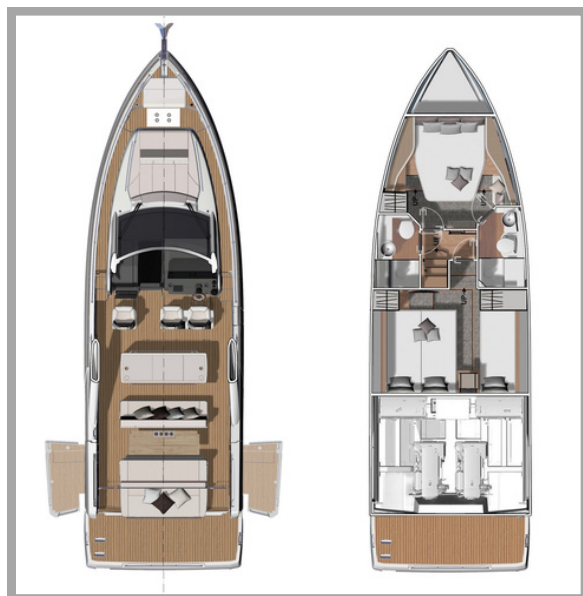

JEANNEAU

Builder: Jeanneau
Model: DB/43
Name: La Dolce Vita
Model Year: 2023
Overall length: 13 meters / 43 feet
Width: 3,82 meters
Engines: Volvo Penta 2x380hp
Cabins: 2
Heads with showers: 2
Fuel per hour: 110 lt / 29 gal
Cruising speed: 25 kn
Passengers: up to 8

Equipment:

Opening side terraces
Electrically opening roof
9kw electric generator
Air conditioning
External and internal heating
Hydraulic gangway
Bow and stern sundeck
WIFI
Multi-zone Bluetooth stereo
Refrigerator
Nespresso coffee machine
External and internal shower
2 Garmin 16" multifunction screens
2 Smart TVs
Teak floor
Bow thruster
Volvo joystick
Autopilot
Bow table
VHF with AIS
Underwater lights
Boiler with hot water