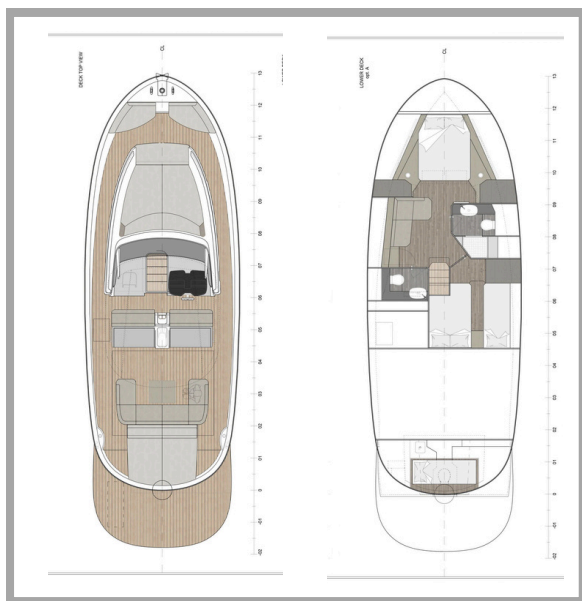

Apreamare Gozzo 45 "MAMMA MIA!"

Apreamare Gozzo 45 "MAMMA MIA!"

Classic elegance meets contemporary technology aboard the brand-new Apreamare Gozzo 45 "MAMMA MIA!" – a timeless yacht designed to offer a refined, quiet, and comfortable cruising experience. Measuring 14.70 meters [48 feet] in length and 4.70 meters in beam.

Outdoor Spaces

- Large sunbeds at both bow and stern
- Aft lounge area with extendable table and bow seating area for up to 8 guests
- Full teak decking: cockpit, swim platform, and side walkways
- Outdoor shower with hot and cold water
- Fiberglass T-top for elegant and functional shade
- Rear sun awning

Interior Layout

- Master cabin with double bed, en-suite bathroom, and separate shower
- Guest cabin with French bed + single bed
- Second full bathroom
- Lounge dinette with L-shaped sofa, wood finishes, and parquet flooring

Specifications:

Specifications:

Builder: Apreamare Yachts srl
Model: Gozzo 45
Model Year: 2026
Length: 14,70 meters / 48 feet
Engines: Volvo Penta 2x700 IPS
Cabins: 2
Head with shower: 2
Fuel consumption: 135lt/36gal per hour
Cruising speed: 24 kn
Passengers: up to 10